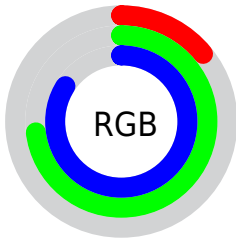

Distribution

- Red (14%)
- Green (73%)
- Blue (84%)