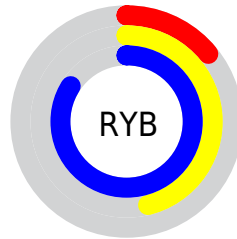

- Red (14%)
- Yellow (46%)
- Blue (84%)