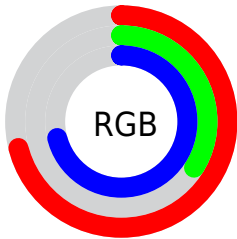

Distribution

Red (71%)

Green (34%)

Blue (71%)