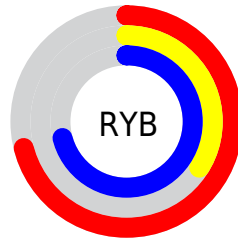

Details

The XYZ color **30.7243, 19.8155, 45.9215** is a light color, and the websafe version is hex **CC66CC**. A complement of this color would be **22.0422, 35.6988, 14.5340**, and the grayscale version is **19.4769, 20.4912, 22.3150**.

A 20% lighter version of the original color is **60.2607, 43.2213, 85.2872**, and **12.9905, 6.9741, 21.0835** is the 20% darker color. If you saturate the color by 10%, you get **29.4582, 17.2828, 45.4996**, and if you desaturate by 10%, it is **32.3577, 23.0818, 46.4662**.

Distribution

Red (71%)

Green (34%)

Blue (71%)

Red (71%)

Yellow (34%)

Blue (71%)

Cyan (0%)