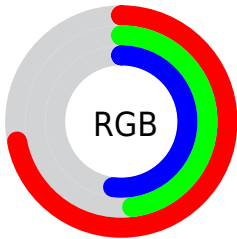

Distribution

Red (72%)

Green (48%)

Blue (52%)