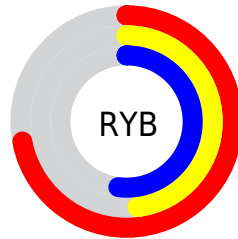

Details

The XYZ color **30.7763, 25.8991, 25.2067** is a dark color, and the websafe version is hex **996666**. A complement of this color would be **32.7430, 41.1347, 46.2606**, and the grayscale version is **25.7080, 27.0468, 29.4540**.

A 20% lighter version of the original color is **60.2175, 53.0787, 52.9704**, and **12.8460, 9.9788, 9.4327** is the 20% darker color. If you saturate the color by 10%, you get **27.7284, 21.3817, 19.3246**, and if you desaturate by 10%, it is **34.4087, 31.3311, 32.0674**.

Distribution

Red (72%)

Green (48%)

Blue (52%)

Red (72%)

Yellow (48%)

Blue (52%)

Cyan (0%)