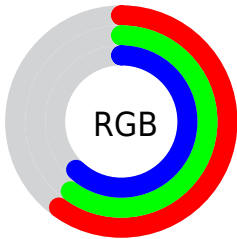

Distribution

- Red (60%)
- Green (60%)
- Blue (62%)