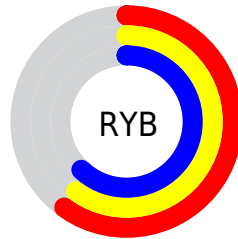

- Red (60%)
- Yellow (60%)
- Blue (62%)