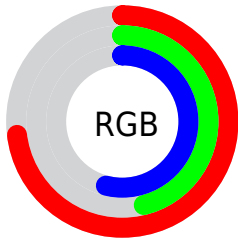

Distribution

Red (73%)

Green (46%)

Blue (54%)