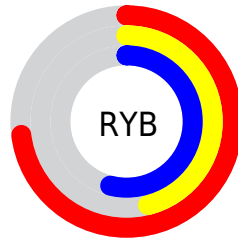

Details

The XYZ color **30.8842, 24.8430, 26.8343** is a dark color, and the websafe version is hex **996666**. A complement of this color would be **31.4777, 41.1970, 41.8921**, and the grayscale version is **24.7730, 26.0631, 28.3827**.

A 20% lighter version of the original color is **60.2869, 51.3444, 55.4482**, and **12.9334, 9.4483, 10.1589** is the 20% darker color. If you saturate the color by 10%, you get **28.0571, 20.5982, 21.5464**, and if you desaturate by 10%, it is **34.2521, 29.9874, 32.8625**.

Distribution

Red (73%)

Green (46%)

Blue (54%)

Red (73%)

Yellow (46%)

Blue (54%)

Cyan (0%)