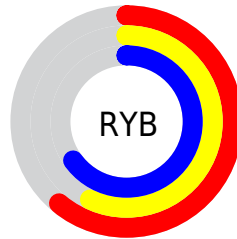

- Red (61%)
- Yellow (57%)
- Blue (65%)