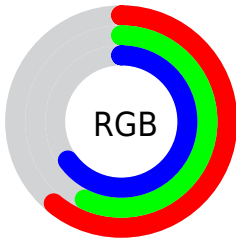

Distribution

- Red (61%)
- Green (57%)
- Blue (65%)