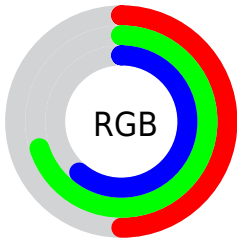

Distribution

Red (50%)

Green (70%)

Blue (61%)