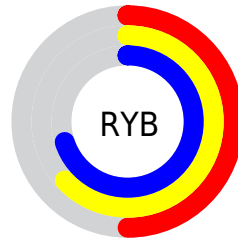

Details

The XYZ color **30.8232, 38.8303, 37.3229** is a light color, and the websafe version is hex **669999**. A complement of this color would be **31.5856, 27.1062, 32.4230**, and the grayscale version is **33.6823, 35.4364, 38.5903**.

A 20% lighter version of the original color is **60.3471, 73.4439, 71.9682**, and **12.9440, 17.2649, 16.0148** is the 20% darker color. If you saturate the color by 10%, you get **27.7352, 37.3136, 33.8275**, and if you desaturate by 10%, it is **34.4258, 40.6094, 41.0674**.

Distribution

Red (50%)

Green (70%)

Blue (61%)

Red (50%)

Yellow (63%)

Blue (70%)

Cyan (28%)