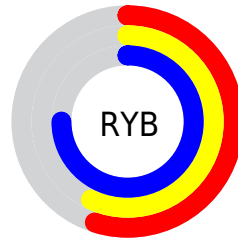

Details

The XYZ color **30.7778, 30.0263, 54.0427** is a light color, and the websafe version is hex **9999CC**. A complement of this color would be **44.3166, 48.6703, 32.2587**, and the grayscale version is **28.8039, 30.3039, 33.0010**.

A 20% lighter version of the original color is **60.2588, 59.7502, 97.9795**, and **12.8901, 12.3246, 25.7443** is the 20% darker color. If you saturate the color by 10%, you get **25.3215, 23.5469, 53.0801**, and if you desaturate by 10%, it is **37.2064, 37.6086, 55.1679**.

Distribution

Red (55%)

Green (57%)

Blue (75%)

Red (55%)

Yellow (57%)

Blue (75%)

Cyan (27%)