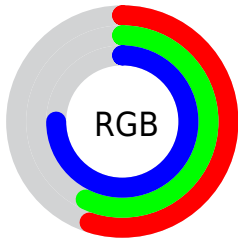

Distribution

Red (55%)

Green (57%)

Blue (75%)