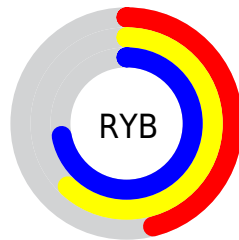

- Red (46%)
- Yellow (62%)
- Blue (72%)