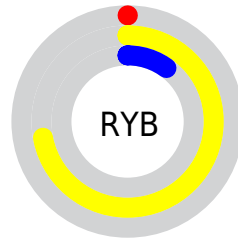

A 20% lighter version of the original color is **60.5967, 76.8964, 19.0459**, and **13.4621, 18.7900, 2.9173** is the 20% darker color. If you saturate the color by 10%, you get **31.0343, 41.1377, 6.3047**, and if you desaturate by 10%, it is **31.6436, 41.4389, 6.9168**.

Distribution

Red (62%)

Green (72%)

Blue (0%)

Red (0%)

Yellow (72%)

Blue (10%)

Cyan (14%)