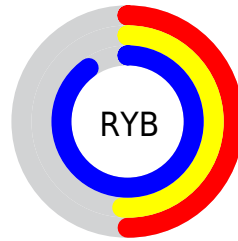

Details

The XYZ color **31.0353, 26.0029, 78.2462** is a light color, and the websafe version is hex **9999FF**. A complement of this color would be **64.5502, 74.4222, 31.3865**, and the grayscale version is **24.8542, 26.1486, 28.4758**.

A 20% lighter version of the original color is **54.7855, 50.9902, 101.5623**, and **13.1072, 10.1329, 41.3094** is the 20% darker color. If you saturate the color by 10%, you get **25.2867, 19.0716, 77.2118**, and if you desaturate by 10%, it is **38.2385, 34.6772, 79.5414**.

Distribution

Red (50%)

Green (51%)

Blue (90%)

Red (50%)

Yellow (51%)

Blue (90%)

Cyan (44%)