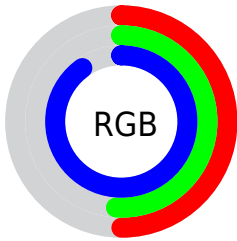

Distribution

Red (50%)

Green (51%)

Blue (90%)