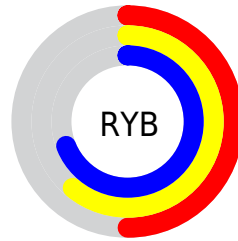

Details

The XYZ color **30.9786, 38.2430, 40.8709** is a light color, and the websafe version is hex **669999**. A complement of this color would be **30.1554, 26.2740, 27.9097**, and the grayscale version is **33.4052, 35.1449, 38.2728**.

A 20% lighter version of the original color is **60.6989, 72.6515, 77.8418**, and **12.9881, 16.8723, 17.9014** is the 20% darker color. If you saturate the color by 10%, you get **28.2003, 36.8560, 38.7435**, and if you desaturate by 10%, it is **34.2301, 39.8745, 43.0909**.

Distribution

Red (50%)

Green (69%)

Blue (64%)

Red (50%)

Yellow (61%)

Blue (69%)

Cyan (28%)