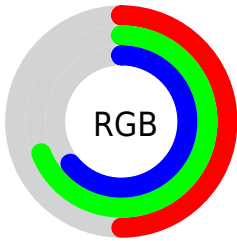

Distribution

Red (50%)

Green (69%)

Blue (64%)