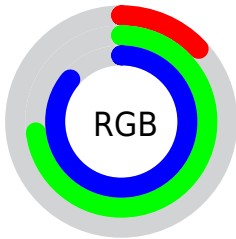

Distribution

- Red (13%)
- Green (73%)
- Blue (86%)