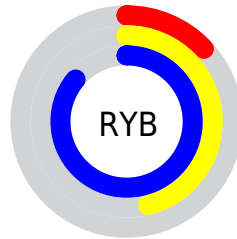

- Red (13%)
- Yellow (46%)
- Blue (86%)