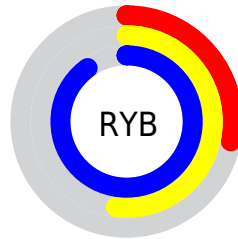

- Red (28%)
- Yellow (52%)
- Blue (90%)