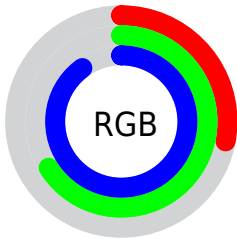

Distribution

- Red (28%)
- Green (66%)
- Blue (90%)