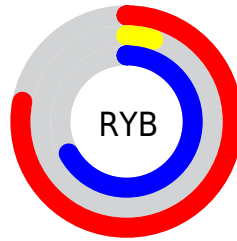

- Red (78%)
- Yellow (5%)
- Blue (67%)