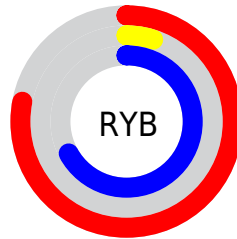

- Red (78%)
- Yellow (5%)
- Blue (67%)