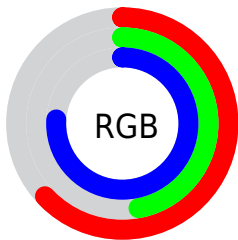

Distribution

- Red (63%)
- Green (47%)
- Blue (76%)