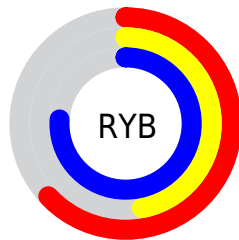

- Red (63%)
- Yellow (47%)
- Blue (76%)