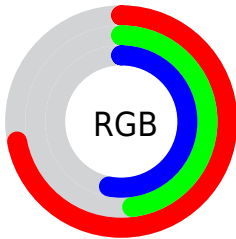

Distribution

Red (72%)

Green (48%)

Blue (53%)