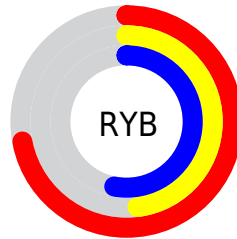

Details

The XYZ color **30.9846, 25.9825, 26.3037** is a dark color, and the websafe version is hex **996666**. A complement of this color would be **32.4537, 41.0189, 44.7372**, and the grayscale version is **25.8388, 27.1844, 29.6038**.

A 20% lighter version of the original color is **60.5376, 53.2068, 54.6562**, and **13.0755, 10.0881, 9.8524** is the 20% darker color. If you saturate the color by 10%, you get **27.9621, 21.4753, 20.5554**, and if you desaturate by 10%, it is **34.5746, 31.3976, 32.9412**.

Distribution

Red (72%)

Green (48%)

Blue (53%)

Red (72%)

Yellow (48%)

Blue (53%)

Cyan (0%)