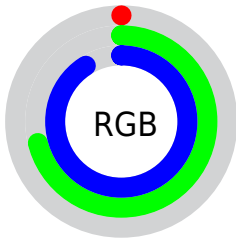

Distribution

- Red (0%)
- Green (71%)
- Blue (91%)