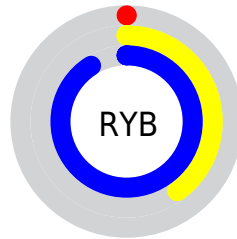

- Red (0%)
- Yellow (40%)
- Blue (91%)