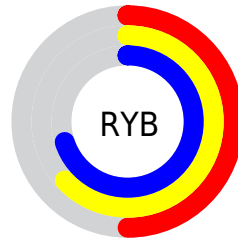

Details

The XYZ color **31.1937, 39.2980, 38.2889** is a light color, and the websafe version is hex **669999**. A complement of this color would be **31.7357, 27.1929, 32.0114**, and the grayscale version is **34.0585, 35.8322, 39.0213**.

A 20% lighter version of the original color is **61.0100, 74.1658, 74.0507**, and **13.1753, 17.5610, 16.6051** is the 20% darker color. If you saturate the color by 10%, you get **28.1197, 37.7855, 34.9322**, and if you desaturate by 10%, it is **34.7829, 41.0738, 41.8701**.

Distribution

Red (50%)

Green (70%)

Blue (62%)

Red (50%)

Yellow (63%)

Blue (70%)

Cyan (28%)