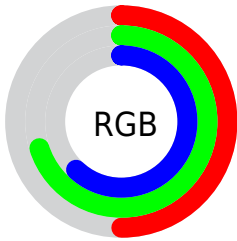

Distribution

Red (50%)

Green (70%)

Blue (62%)