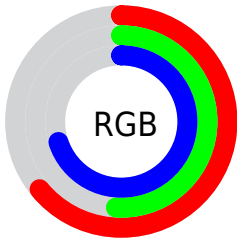

Distribution

- Red (64%)
- Green (51%)
- Blue (70%)