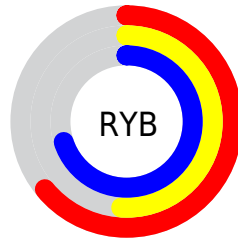

- Red (64%)
- Yellow (51%)
- Blue (70%)