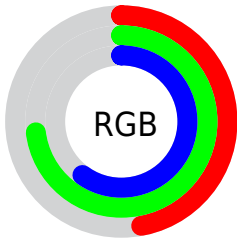

Distribution

- Red (47%)
- Green (73%)
- Blue (60%)