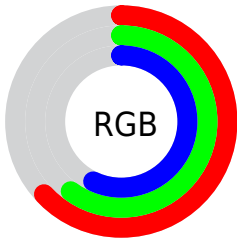

Distribution

Red (63%)

Green (60%)

Blue (57%)