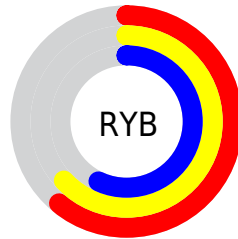

Details

The XYZ color **31.1636, 32.6291, 31.4436** is a light color, and the websafe version is hex **999999**. A complement of this color would be **29.0887, 30.6904, 37.6487**, and the grayscale version is **31.0725, 32.6907, 35.6002**.

A 20% lighter version of the original color is **60.8890, 63.6823, 63.1156**, and **13.2225, 13.7779, 12.7890** is the 20% darker color. If you saturate the color by 10%, you get **28.9883, 30.1155, 25.0543**, and if you desaturate by 10%, it is **33.5708, 35.3276, 38.7683**.

Distribution

Red (63%)

Green (60%)

Blue (57%)

Red (61%)

Yellow (63%)

Blue (57%)

Cyan (0%)