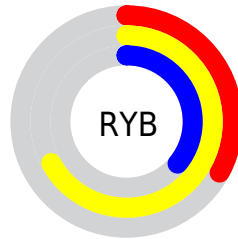

Details

The XYZ color **31.2141, 37.8110, 13.8367** is a dark color, and the websafe version is hex **999933**. A complement of this color would be **15.0553, 11.4932, 40.4570**, and the grayscale version is **33.0516, 34.7729, 37.8676**.

A 20% lighter version of the original color is **60.7557, 71.5929, 33.5383**, and **13.1615, 16.7254, 3.9011** is the 20% darker color. If you saturate the color by 10%, you get **30.2413, 37.3782, 10.7445**, and if you desaturate by 10%, it is **32.3595, 38.3163, 17.7984**.

Distribution

Red (64%)

Green (67%)

Blue (33%)

Red (33%)

Yellow (67%)

Blue (36%)

Cyan (6%)