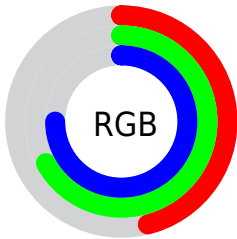

Distribution

- Red (46%)
- Green (67%)
- Blue (75%)