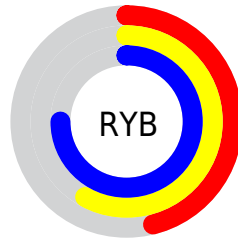

- Red (46%)
- Yellow (58%)
- Blue (75%)