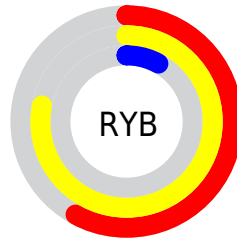

Details

The XYZ color **31.2793, 26.9971, 4.2242** is a dark color, and the websafe version is hex **CC6600**. The color can be described as dark washed orange. A complement of this color would be **14.8060, 12.5032, 56.2761**, and the grayscale version is **23.3842, 24.6020, 26.7915**.

A 20% lighter version of the original color is **58.5355, 53.6508, 14.4782**, and **13.3997, 10.7443, 1.3676** is the 20% darker color. If you saturate the color by 10%, you get **30.1425, 24.9258, 3.2226**, and if you desaturate by 10%, it is **32.6363, 29.3005, 5.9434**.

Distribution

Red (78%)

Green (49%)

Blue (8%)

Red (58%)

Yellow (78%)

Blue (8%)

Cyan (0%)