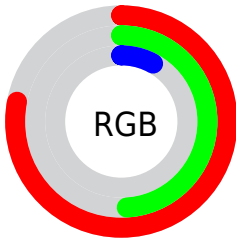

Distribution

Red (78%)

Green (49%)

Blue (8%)