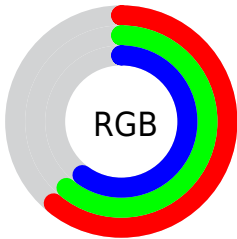

Distribution

- Red (61%)
- Green (61%)
- Blue (60%)