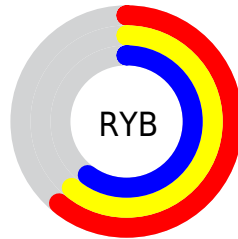

- Red (61%)
- Yellow (61%)
- Blue (60%)