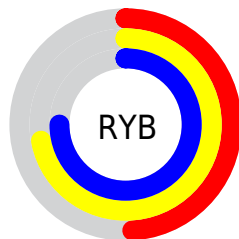

- Red (49%)
- Yellow (72%)
- Blue (75%)