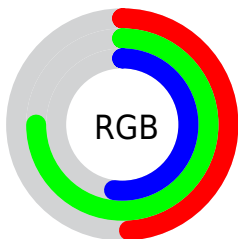

Distribution

- Red (49%)
- Green (75%)
- Blue (52%)