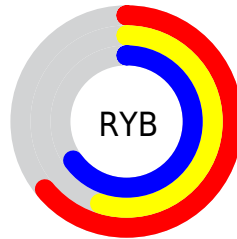

- Red (64%)
- Yellow (55%)
- Blue (65%)