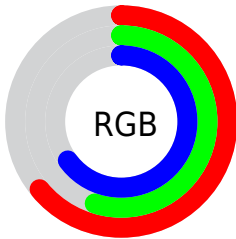

Distribution

- Red (64%)
- Green (55%)
- Blue (65%)