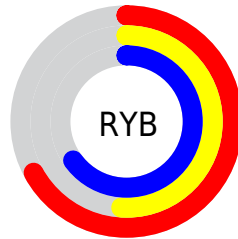

- Red (67%)
- Yellow (51%)
- Blue (65%)