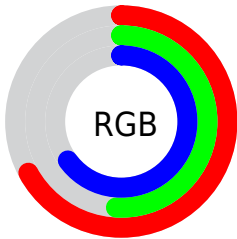

Distribution

- Red (67%)
- Green (51%)
- Blue (65%)