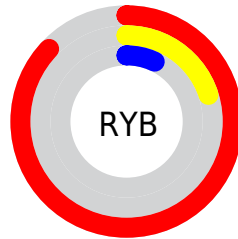

Details

The XYZ color **31.2499, 17.6063, 2.3236** is a dark color, and the websafe version is hex **CC0000**. The color can be described as dark washed red. A complement of this color would be **32.5011, 43.5363, 75.7970**, and the grayscale version is **11.1956, 11.7786, 12.8269**.

A 20% lighter version of the original color is **47.6460, 32.4025, 9.2119**, and **13.9046, 7.1681, 0.6507** is the 20% darker color. If you saturate the color by 10%, you get **30.6290, 16.5397, 1.5781**, and if you desaturate by 10%, it is **32.4620, 19.5872, 4.0953**.

Distribution

Red (87%)

Green (18%)

Blue (7%)

Red (87%)

Yellow (20%)

Blue (7%)

Cyan (0%)