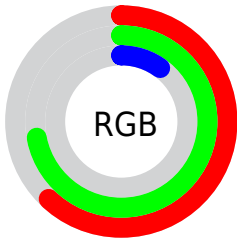

Distribution

- Red (62%)
- Green (72%)
- Blue (10%)