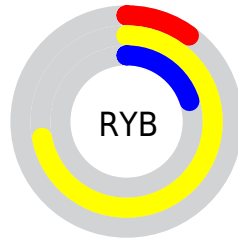

- Red (10%)
- Yellow (72%)
- Blue (20%)