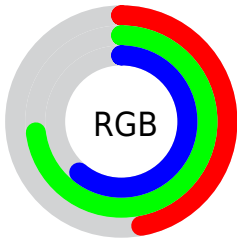

Distribution

- Red (47%)
- Green (73%)
- Blue (61%)