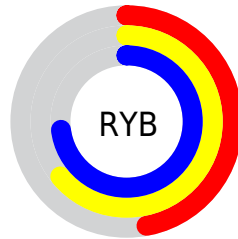

- Red (47%)
- Yellow (64%)
- Blue (73%)