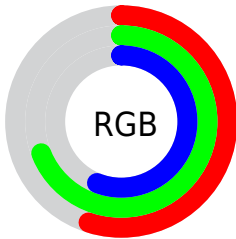

Distribution

Red (55%)

Green (69%)

Blue (56%)