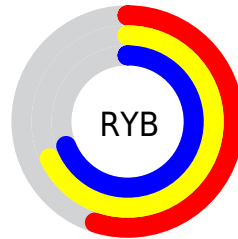

## Conversions Part 2

Format	Color
<a href="#">RYB</a>	<a href="#">140, 173, 176</a>
Decimal	<a href="#">9220239</a>
CIELab	<a href="#">68.47, -18.81, 12.95</a>
CIELCh	<a href="#">68, 22.838, 145.444</a>
Yxy	<a href="#">38.6093, 0.3078, 0.3796</a>
Android (android.graphics.Color)	<a href="#">4287410319</a> ( <a href="#">0xFF8CB08F</a> )
YUV	<a href="#">161.4740, -9.1077, -18.8327</a>
Hunter-Lab	<a href="#">62.1364, -18.8271, 13.1624</a>

# Details

The XYZ color **31.2985, 38.6093, 31.7893** is a light color, and the websafe version is hex **99CC99**. A complement of this color would be **34.8268, 31.0043, 43.6859**, and the grayscale version is **34.1425, 35.9206, 39.1175**.

A 20% lighter version of the original color is **61.1828, 73.2138, 63.7303**, and **13.1786, 17.0801, 12.9581** is the 20% darker color. If you saturate the color by 10%, you get **27.4311, 36.7479, 25.6808**, and if you desaturate by 10%, it is **35.8181, 40.7888, 38.8476**.

# Distribution

Red (55%)

Green (69%)

Blue (56%)

Red (55%)

Yellow (68%)

Blue (69%)

Cyan (20%)