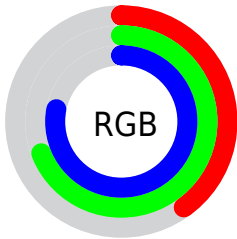

Distribution

- Red (40%)
- Green (69%)
- Blue (78%)