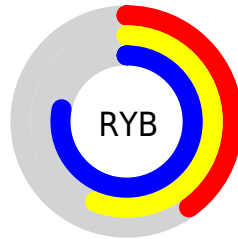

- Red (40%)
- Yellow (56%)
- Blue (78%)