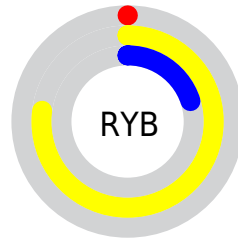

Red (0%)

Yellow (77%)

Blue (20%)