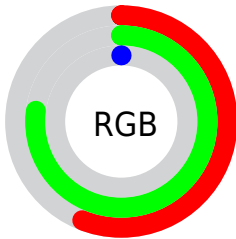

Distribution

Red (56%)

Green (77%)

Blue (0%)