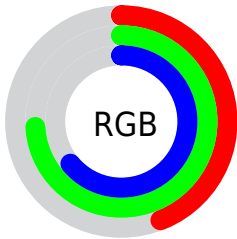

Distribution

- Red (44%)
- Green (74%)
- Blue (64%)