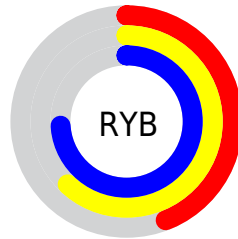

- Red (44%)
- Yellow (62%)
- Blue (74%)