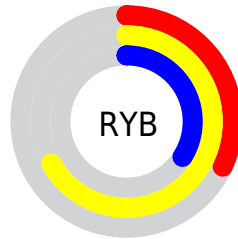

- Red (32%)
- Yellow (67%)
- Blue (34%)