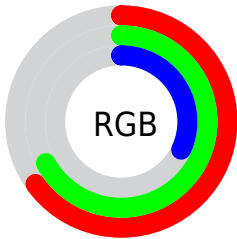

Distribution

- Red (65%)
- Green (67%)
- Blue (32%)