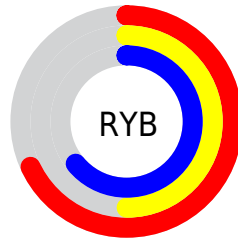

- Red (68%)
- Yellow (50%)
- Blue (64%)