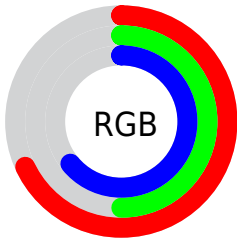

Distribution

- Red (68%)
- Green (50%)
- Blue (64%)