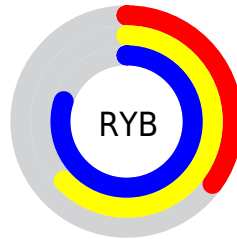

- Red (35%)
- Yellow (63%)
- Blue (80%)