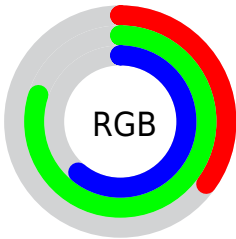

Distribution

- Red (35%)
- Green (80%)
- Blue (61%)