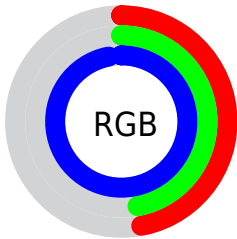

Distribution

Red (47%)

Green (47%)

Blue (97%)