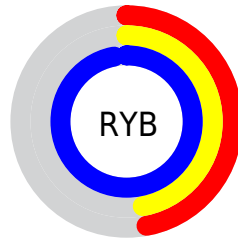

Details

The XYZ color **31.4253, 24.0359, 91.7900** is a light color, and the websafe version is hex **6666FF**. A complement of this color would be **74.9018, 88.0591, 30.5025**, and the grayscale version is **22.5836, 23.7597, 25.8743**.

A 20% lighter version of the original color is **51.4353, 46.0491, 100.7852**, and **13.3446, 9.1379, 50.3507** is the 20% darker color. If you saturate the color by 10%, you get **25.8504, 17.3376, 90.7915**, and if you desaturate by 10%, it is **38.6379, 32.7217, 93.0869**.

Distribution

Red (47%)

Green (47%)

Blue (97%)

Red (47%)

Yellow (47%)

Blue (97%)

Cyan (51%)