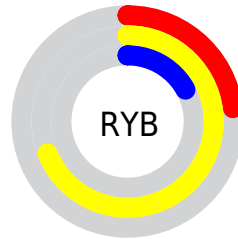

Details

The XYZ color **31.4563, 35.6063, 7.5977** is a dark color, and the websafe version is hex **999900**. A complement of this color would be **10.3384, 6.5964, 41.8023**, and the grayscale version is **30.6329, 32.2281, 35.0965**.

A 20% lighter version of the original color is **61.5845, 68.7058, 21.8201**, and **13.5399, 15.5814, 2.2939** is the 20% darker color. If you saturate the color by 10%, you get **30.8878, 34.8914, 6.1079**, and if you desaturate by 10%, it is **32.1709, 36.3892, 9.8290**.

Distribution

Red (69%)

Green (64%)

Blue (17%)

Red (23%)

Yellow (69%)

Blue (17%)

Cyan (0%)