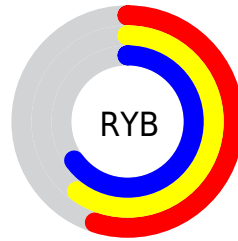

Details

The XYZ color **31.4255, 35.9295, 40.8761** is a light color, and the websafe version is hex **669999**. A complement of this color would be **30.1982, 28.9257, 29.5844**, and the grayscale version is **32.8094, 34.5180, 37.5901**.

A 20% lighter version of the original color is **61.2877, 68.8792, 77.7750**, and **13.2312, 15.5776, 17.9322** is the 20% darker color. If you saturate the color by 10%, you get **28.7104, 34.5437, 40.1642**, and if you desaturate by 10%, it is **34.5709, 37.5389, 41.6154**.

Distribution

Red (55%)

Green (65%)

Blue (65%)

Red (55%)

Yellow (60%)

Blue (65%)

Cyan (16%)