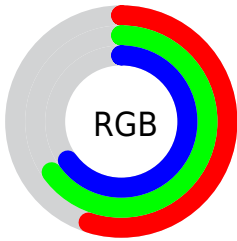

Distribution

Red (55%)

Green (65%)

Blue (65%)