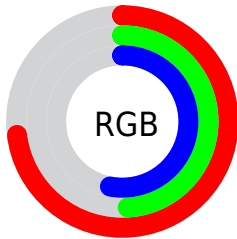

Distribution

Red (73%)

Green (49%)

Blue (53%)