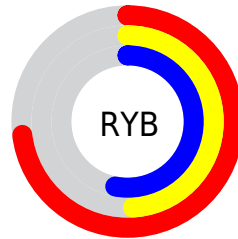

Details

The XYZ color **31.5183, 26.4508, 25.9986** is a dark color, and the websafe version is hex **996666**. A complement of this color would be **33.4001, 42.0788, 46.9211**, and the grayscale version is **26.2692, 27.6372, 30.0969**.

A 20% lighter version of the original color is **61.3097, 53.9094, 54.1879**, and **13.2944, 10.2993, 9.8816** is the 20% darker color. If you saturate the color by 10%, you get **28.4125, 21.8413, 20.0243**, and if you desaturate by 10%, it is **35.2183, 31.9958, 32.9501**.

Distribution

Red (73%)

Green (49%)

Blue (53%)

Red (73%)

Yellow (49%)

Blue (53%)

Cyan (0%)