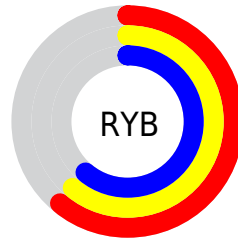

# Details

The XYZ color **31.5995, 33.2452, 36.2040** is a light color, and the websafe version is hex **999999**. A complement of this color would be **31.6007, 33.2459, 36.2057**, and the grayscale version is **31.6007, 33.2464, 36.2054**.

A 20% lighter version of the original color is **61.2578, 64.4480, 70.1838**, and **13.4271, 14.1263, 15.3836** is the 20% darker color. If you saturate the color by 10%, you get **27.6819, 31.3526, 30.3277**, and if you desaturate by 10%, it is **36.0364, 35.3925, 42.7828**.

# Distribution

Red (61%)

Green (61%)

Blue (61%)

Red (61%)

Yellow (61%)

Blue (61%)

Cyan (0%)