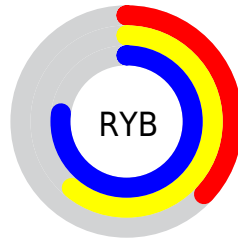

- Red (37%)
- Yellow (61%)
- Blue (77%)