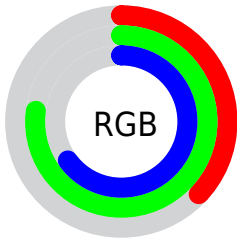

Distribution

- Red (37%)
- Green (77%)
- Blue (65%)