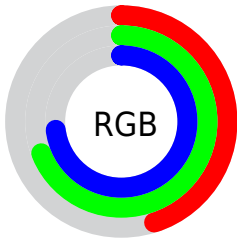

Distribution

Red (45%)

Green (69%)

Blue (73%)