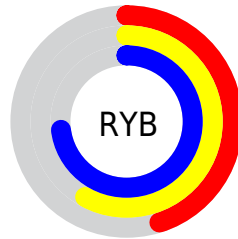

Details

The XYZ color **31.6312, 38.6095, 52.7990** is a light color, and the websafe version is hex **669999**. A complement of this color would be **30.7391, 26.1956, 19.3567**, and the grayscale version is **33.0470, 34.7681, 37.8624**.

A 20% lighter version of the original color is **61.6788, 73.1839, 95.6691**, and **13.3742, 17.0972, 25.1494** is the 20% darker color. If you saturate the color by 10%, you get **28.9422, 36.4801, 52.5304**, and if you desaturate by 10%, it is **34.8293, 41.0172, 53.0958**.

Distribution

Red (45%)

Green (69%)

Blue (73%)

Red (45%)

Yellow (58%)

Blue (73%)

Cyan (39%)