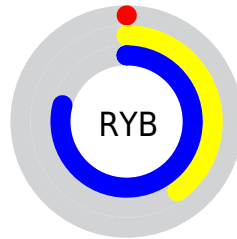

- Red (0%)
- Yellow (40%)
- Blue (79%)