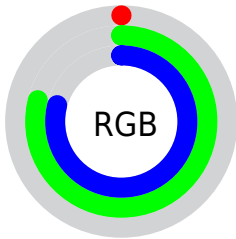

Distribution

- Red (0%)
- Green (79%)
- Blue (79%)