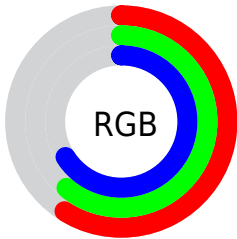

Distribution

Red (59%)

Green (61%)

Blue (66%)