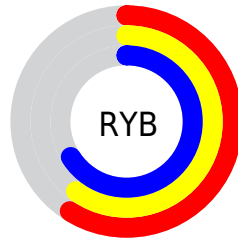

Details

The XYZ color **31.4605, 32.7913, 42.2073** is a light color, and the websafe version is hex **999999**. A complement of this color would be **35.1429, 37.1879, 34.1807**, and the grayscale version is **31.1742, 32.7977, 35.7167**.

A 20% lighter version of the original color is **61.1568, 63.8201, 79.6162**, and **13.3068, 13.8376, 18.7992** is the 20% darker color. If you saturate the color by 10%, you get **26.6059, 27.3703, 41.4173**, and if you desaturate by 10%, it is **36.9793, 38.8737, 43.0910**.

Distribution

Red (59%)

Green (61%)

Blue (66%)

Red (59%)

Yellow (60%)

Blue (66%)

Cyan (11%)