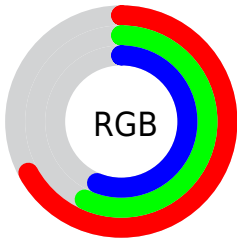

Distribution

Red (67%)

Green (57%)

Blue (56%)