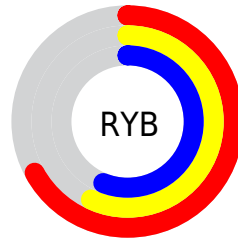

# Details

The XYZ color **31.6609, 30.7800, 30.2590** is a light color, and the websafe version is hex **999999**. A complement of this color would be **32.5858, 36.7464, 43.4059**, and the grayscale version is **29.9668, 31.5274, 34.3333**.

A 20% lighter version of the original color is **61.8655, 61.0468, 61.3459**, and **13.5392, 12.8263, 12.1181** is the 20% darker color. If you saturate the color by 10%, you get **28.2289, 25.8230, 23.2355**, and if you desaturate by 10%, it is **35.6230, 36.4842, 38.4228**.

# Distribution

Red (67%)

Green (57%)

Blue (56%)

Red (67%)

Yellow (57%)

Blue (56%)

Cyan (0%)